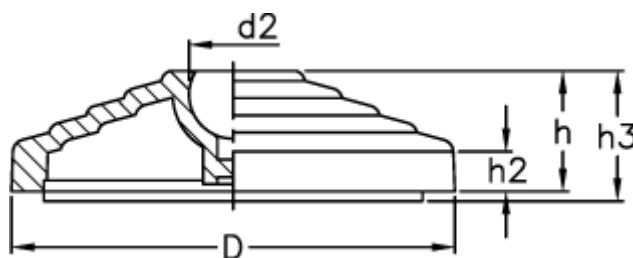

Data Sheet

Article number: 2310301751

Description: E+G With no-slip disc
LV.A-80-14-AS

Measures

D	= 80
d2	= 14
h	= 24
h2	= 9
h3	= 27
Max load (N)	= 16000